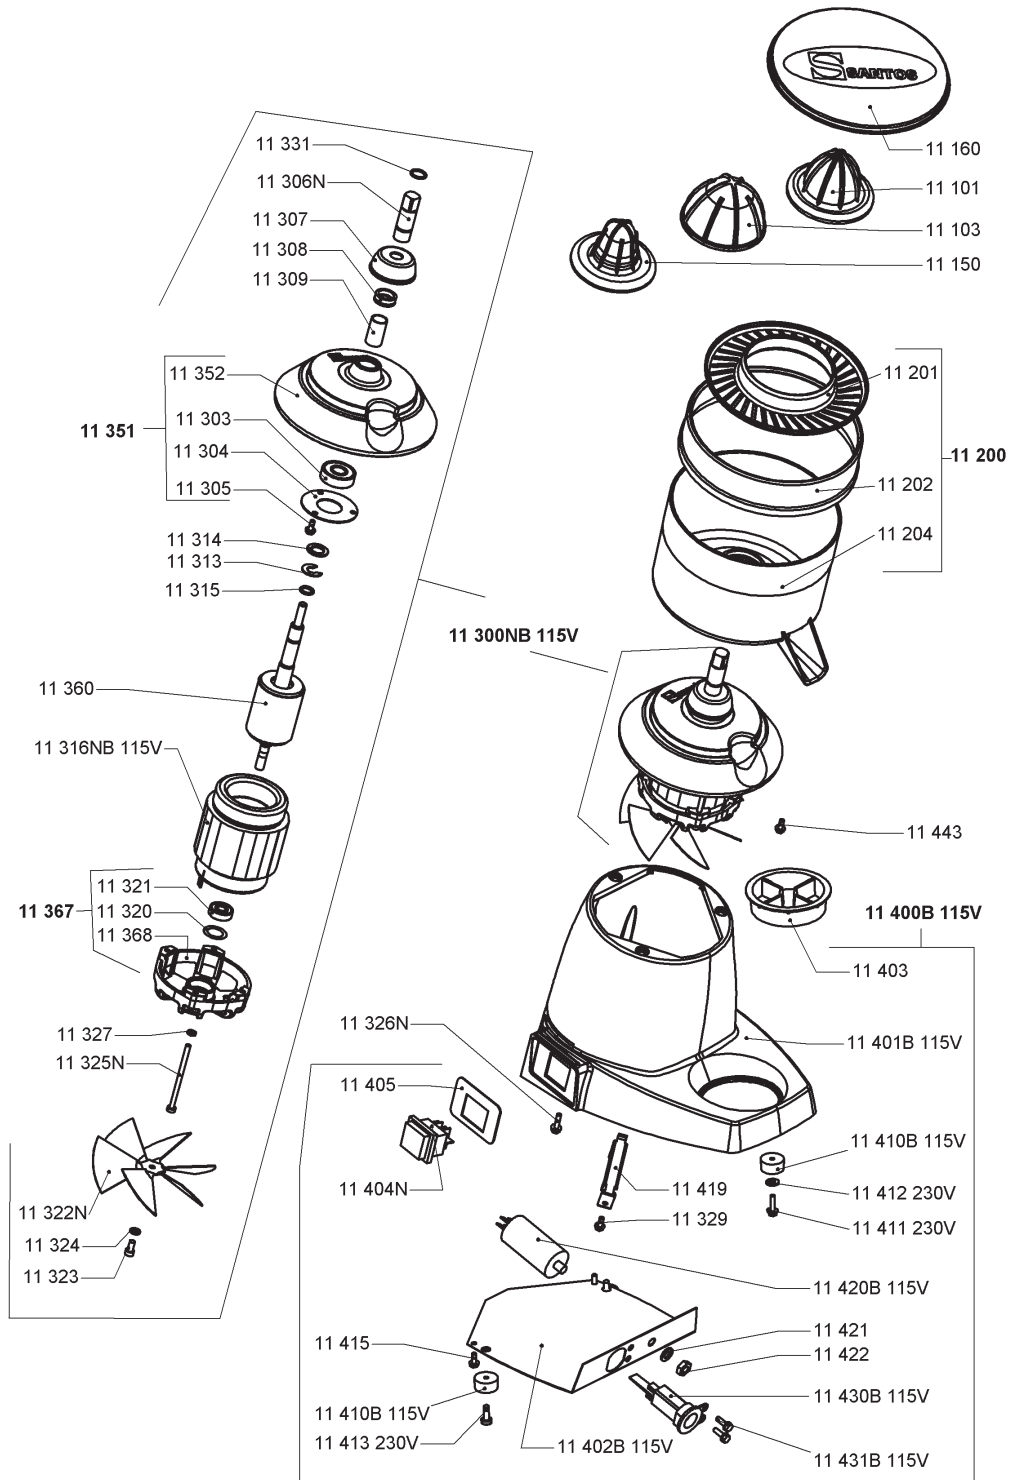

Parts Breakdown

Model Santos 11C 44025

Parts Breakdown

Model Santos 11C 44025

| Item No. | Description | Position | Item No. | Description | Position | Item No. | Description | Position |
|----------|--|----------|----------|--|----------|----------|--|----------|
| 40709 | Black Squeezer Cone for Orange + Lemon for 44025 | 11101 | AC524 | Washer (Specific) for 44025 | 11314 | AC542 | Complete Base Chromed 220V for 44025 | 11400NC |
| 40710 | Black Squeezer Cone for Grapefruit for 44025 | 11103 | AC525 | O-Ring Seal for 44025 | 11315 | AC543 | Complete Chrome Base for 44025 | 11401B |
| 40711 | Black Squeezer Cone for Limes for 44025 | 11150 | AC526 | Stator Only 100-120V 50/60Hz for 44025 | 11316NB | AC544 | Bottom Plate for 44025 | 11402 |
| AC513 | Bowl Cover for 44025 | 11160 | AC527 | Lower Flange Only (Old <07/2017) for 44025 | 11318 | 40714 | Plastic Drip Tray for 44025 | 11403 |
| AC514 | Complete Plastic Bowl Black for 44025 | 11200C | AC528 | Crinkle Washer for 44025 | 11320 | 40960 | Waterproof Switch for 44025 | 11404N |
| 40712 | Plastic Filter Grid for 44025 | 11201 | AC529 | Bearing 608 ZZ for 44025 | 11321 | AC545 | On-Off Plate for 44025 | 11405 |
| 40713 | Ornamental Ring-Anodized Aluminum for 44025 | 11202 | AC530 | Fan for 44025 | 11322N | AC546 | Rubber Foot 22x10 for 44025 | 11410 |
| 40959 | Black Bowl for 44025 | 11204NN | AC531 | Screw H M5x10 (Left Side) for 44025 | 11323 | AC547 | Screw H 4x16 Zn for 44025 | 11411 |
| AC515 | Upper Flange (Old<07/2017) for 44025 | 11302 | AC532 | Washer AZ 5 for 44025 | 11324 | AC548 | Washer 5x12x1 for 44025 | 11412 |
| AC516 | Bearing 6201 for 44025 | 11303 | AC533 | Screw CX 4x70 Zn for 44025 | 11325N | AC549 | Screw 4.8x16 for 44025 | 11413 |
| AC517 | Bearing Washer for 44025 | 11304 | AC534 | Screw H 4x16 Zn for 44025 | 11326N | AC550 | Screw H 4x8 Zn for 44025 | 11415 |
| AC518 | Screw H 4x8 Zn for 44025 | 11305 | AC535 | Washer AZ 4 for 44025 | 11327 | AC551 | Cables Deflector for 44025 | 11419 |
| 45037 | Square Driving Axle for 44025 | 11306N | AC536 | Screw H 4x10 Zn for 44025 | 11329 | AC552 | Capacitor 4 MF (110V and 220V) for 44025 | 11420 |
| AC519 | Aluminum Cap for 44025 | 11307 | AC537 | O-Ring Seal for 44025 | 11331 | AC553 | Power Cord with USA Plug for 44025 | 11430B |
| AC520 | V Ring Gasket V16 S for 44025 | 11308 | AC538 | Upper Flange for 44025 | 11352 | AC554 | Screw H M4x12.7 Zn for 44025 | 11431 |
| AC521 | Spacer 15x1x26 for 44025 | 11309 | AC539 | Complete Rotor with Shaft for 44025 | 11360 | AC555 | Screw H 4x8 Zn for 44025 | 11443 |
| AC522 | Complete Rotor with Shaft (Old<=07/2017) for 44025 | 11310N | AC540 | Stator Only 220-240V 50/60Hz for 44025 | 11366 | | | |
| AC523 | Circlip D 10 for 44025 | 11313 | AC541 | Lower Flange Only for 44025 | 11368 | | | |